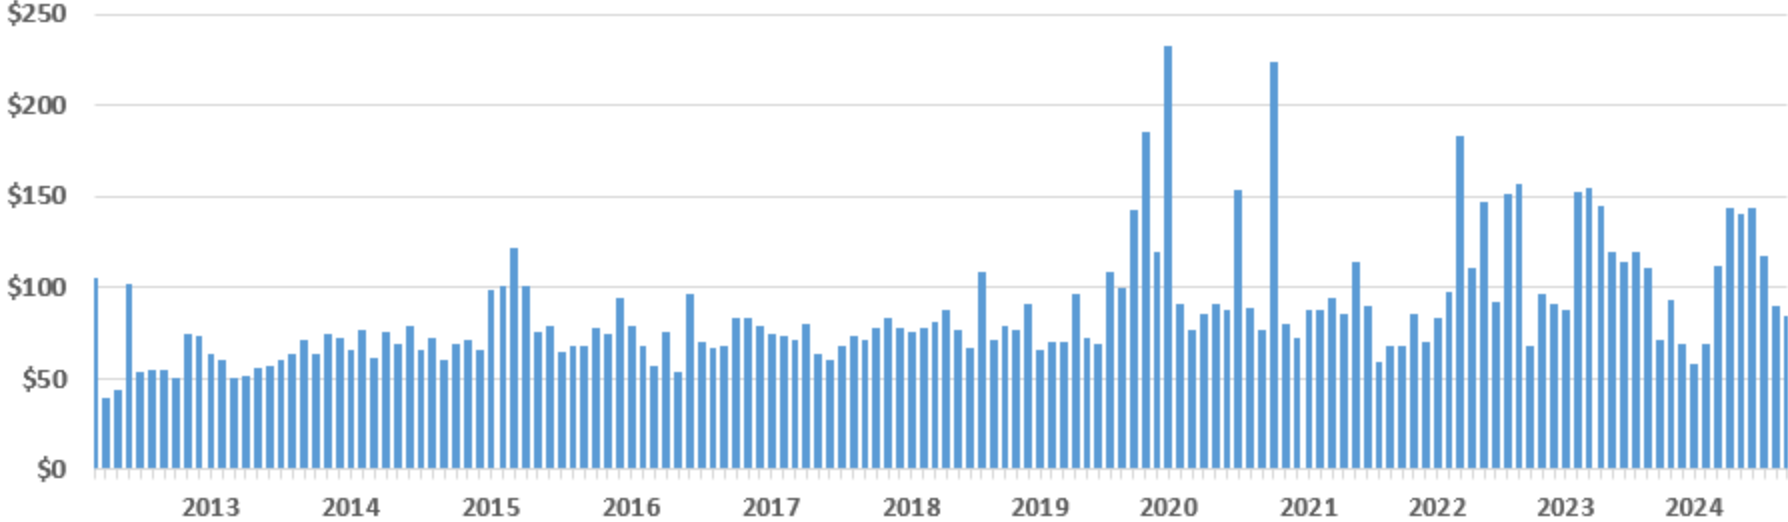

**Monthly Water Cost
6658 Welbourne Lane, Crozet**

Propane/LPG Purchases
6658 Welbourne Lane, Crozet
\$108 Average Monthly Cost Over Twelve Years