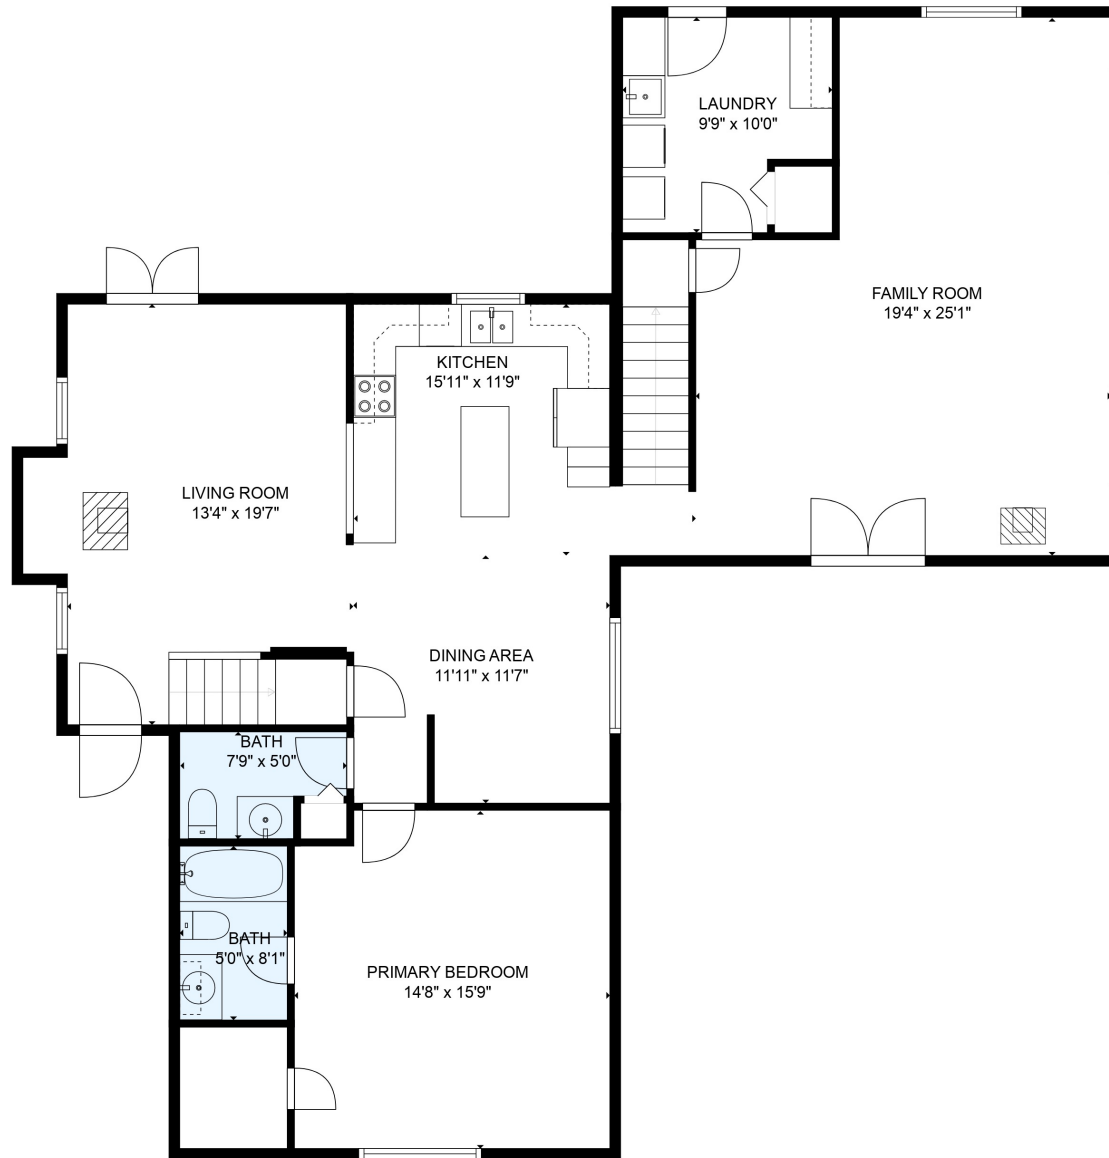

FLOOR 1

FLOOR 2

Estimated areas

GLA FLOOR 1: 1585 sq. ft, excluded 0 sq. ft
 GLA FLOOR 2: 960 sq. ft, excluded 249 sq. ft
 Total GLA 2545 sq. ft, total scanned area 2794 sq. ft

Estimated areas

GLA FLOOR 1: 1585 sq. ft, excluded 0 sq. ft
GLA FLOOR 2: 960 sq. ft, excluded 249 sq. ft
Total GLA 2545 sq. ft, total scanned area 2794 sq. ft

MEASUREMENTS ARE CALCULATED BY CUBICASA TECHNOLOGY. DEEMED HIGHLY RELIABLE BUT NOT GUARANTEED.

Estimated areas

GLA FLOOR 1: 1585 sq. ft, excluded 0 sq. ft
 GLA FLOOR 2: 960 sq. ft, excluded 249 sq. ft
 Total GLA 2545 sq. ft, total scanned area 2794 sq. ft