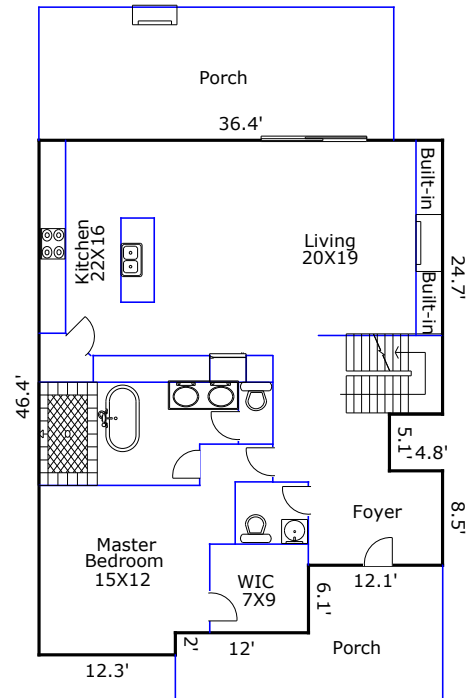

7913 Breeze Way

4006 SQ. FT.

Room Dimensions Are Rounded
Interior Walls And Symbols Are Not To Scale

TOTAL Sketch by a la mode

Area Calculations Summary

Living Area

First Floor	896.82 Sq ft
Second Floor	1542.47 Sq ft
Third Floor	1566.95 Sq ft
Total Living Area (Rounded):	4006 Sq ft

Non-living Area

2 Car Attached	645.65 Sq ft
----------------	--------------