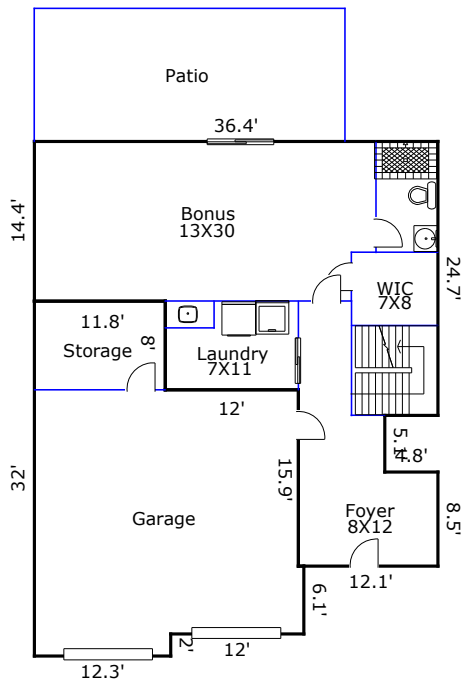

7913 Breeze Way

4006 SQ. FT.

Room Dimensions Are Rounded
Interior Walls And Symbols Are Not To Scale

TOTAL Sketch by a la mode

Area Calculations Summary

Living Area

First Floor	896.82 Sq ft
Second Floor	1542.47 Sq ft
Third Floor	1566.95 Sq ft
Total Living Area (Rounded):	4006 Sq ft

Non-living Area

2 Car Attached	645.65 Sq ft
----------------	--------------