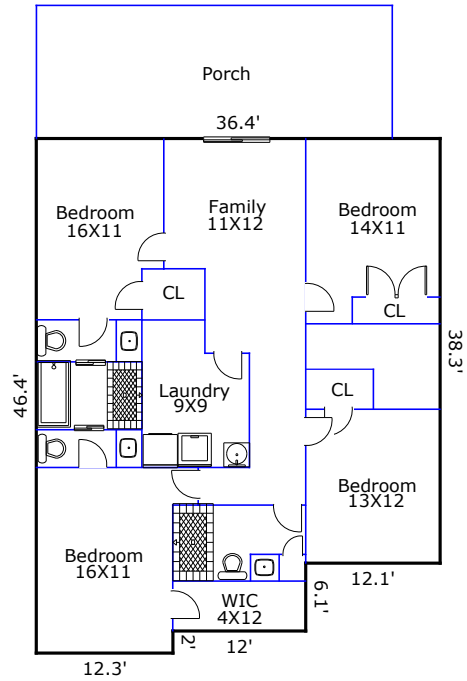

7913 Breeze Way

4006 SQ. FT.

Room Dimensions Are Rounded
Interior Walls And Symbols Are Not To Scale

TOTAL Sketch by a la mode

Area Calculations Summary

Living Area

First Floor	896.82 Sq ft
Second Floor	1542.47 Sq ft
Third Floor	1566.95 Sq ft
Total Living Area (Rounded):	4006 Sq ft

Non-living Area

2 Car Attached	645.65 Sq ft
----------------	--------------