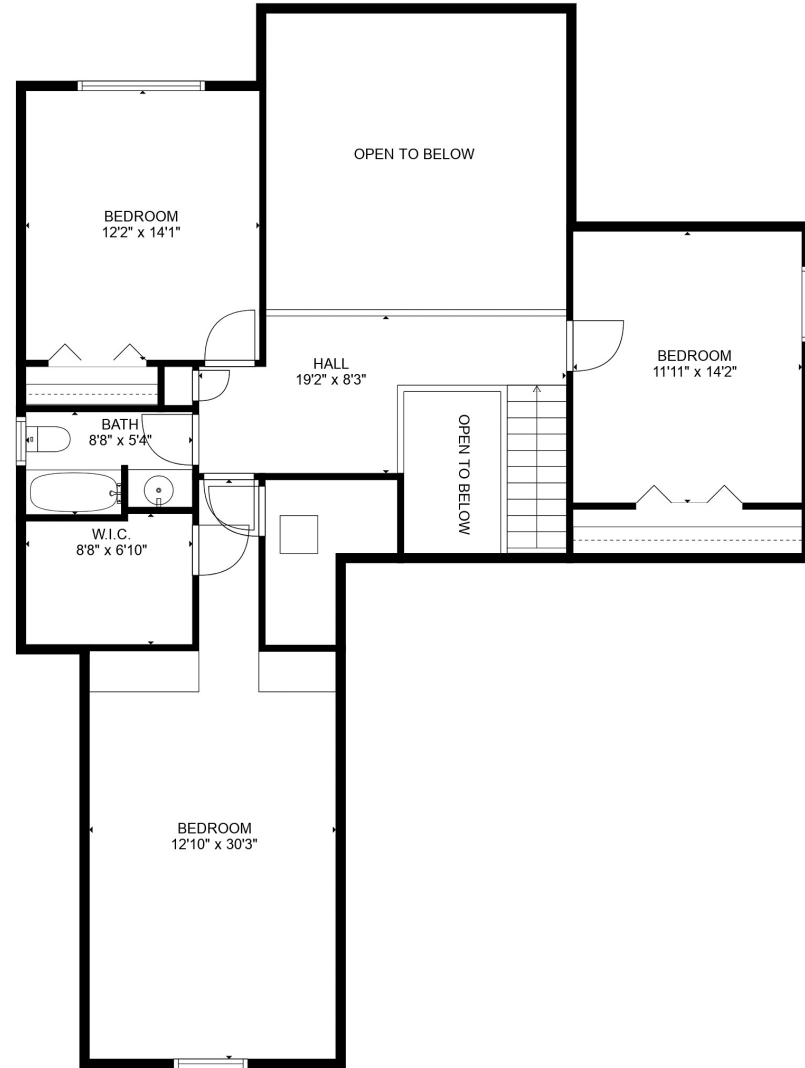

FLOOR 1

FLOOR 2

**TOTAL: 2227 sq. ft**  
 FLOOR 1: 1311 sq. ft, FLOOR 2: 916 sq. ft  
 EXCLUDED AREAS: GARAGE: 373 sq. ft, PORCH: 63 sq. ft, SCREENED PORCH: 176 sq. ft,