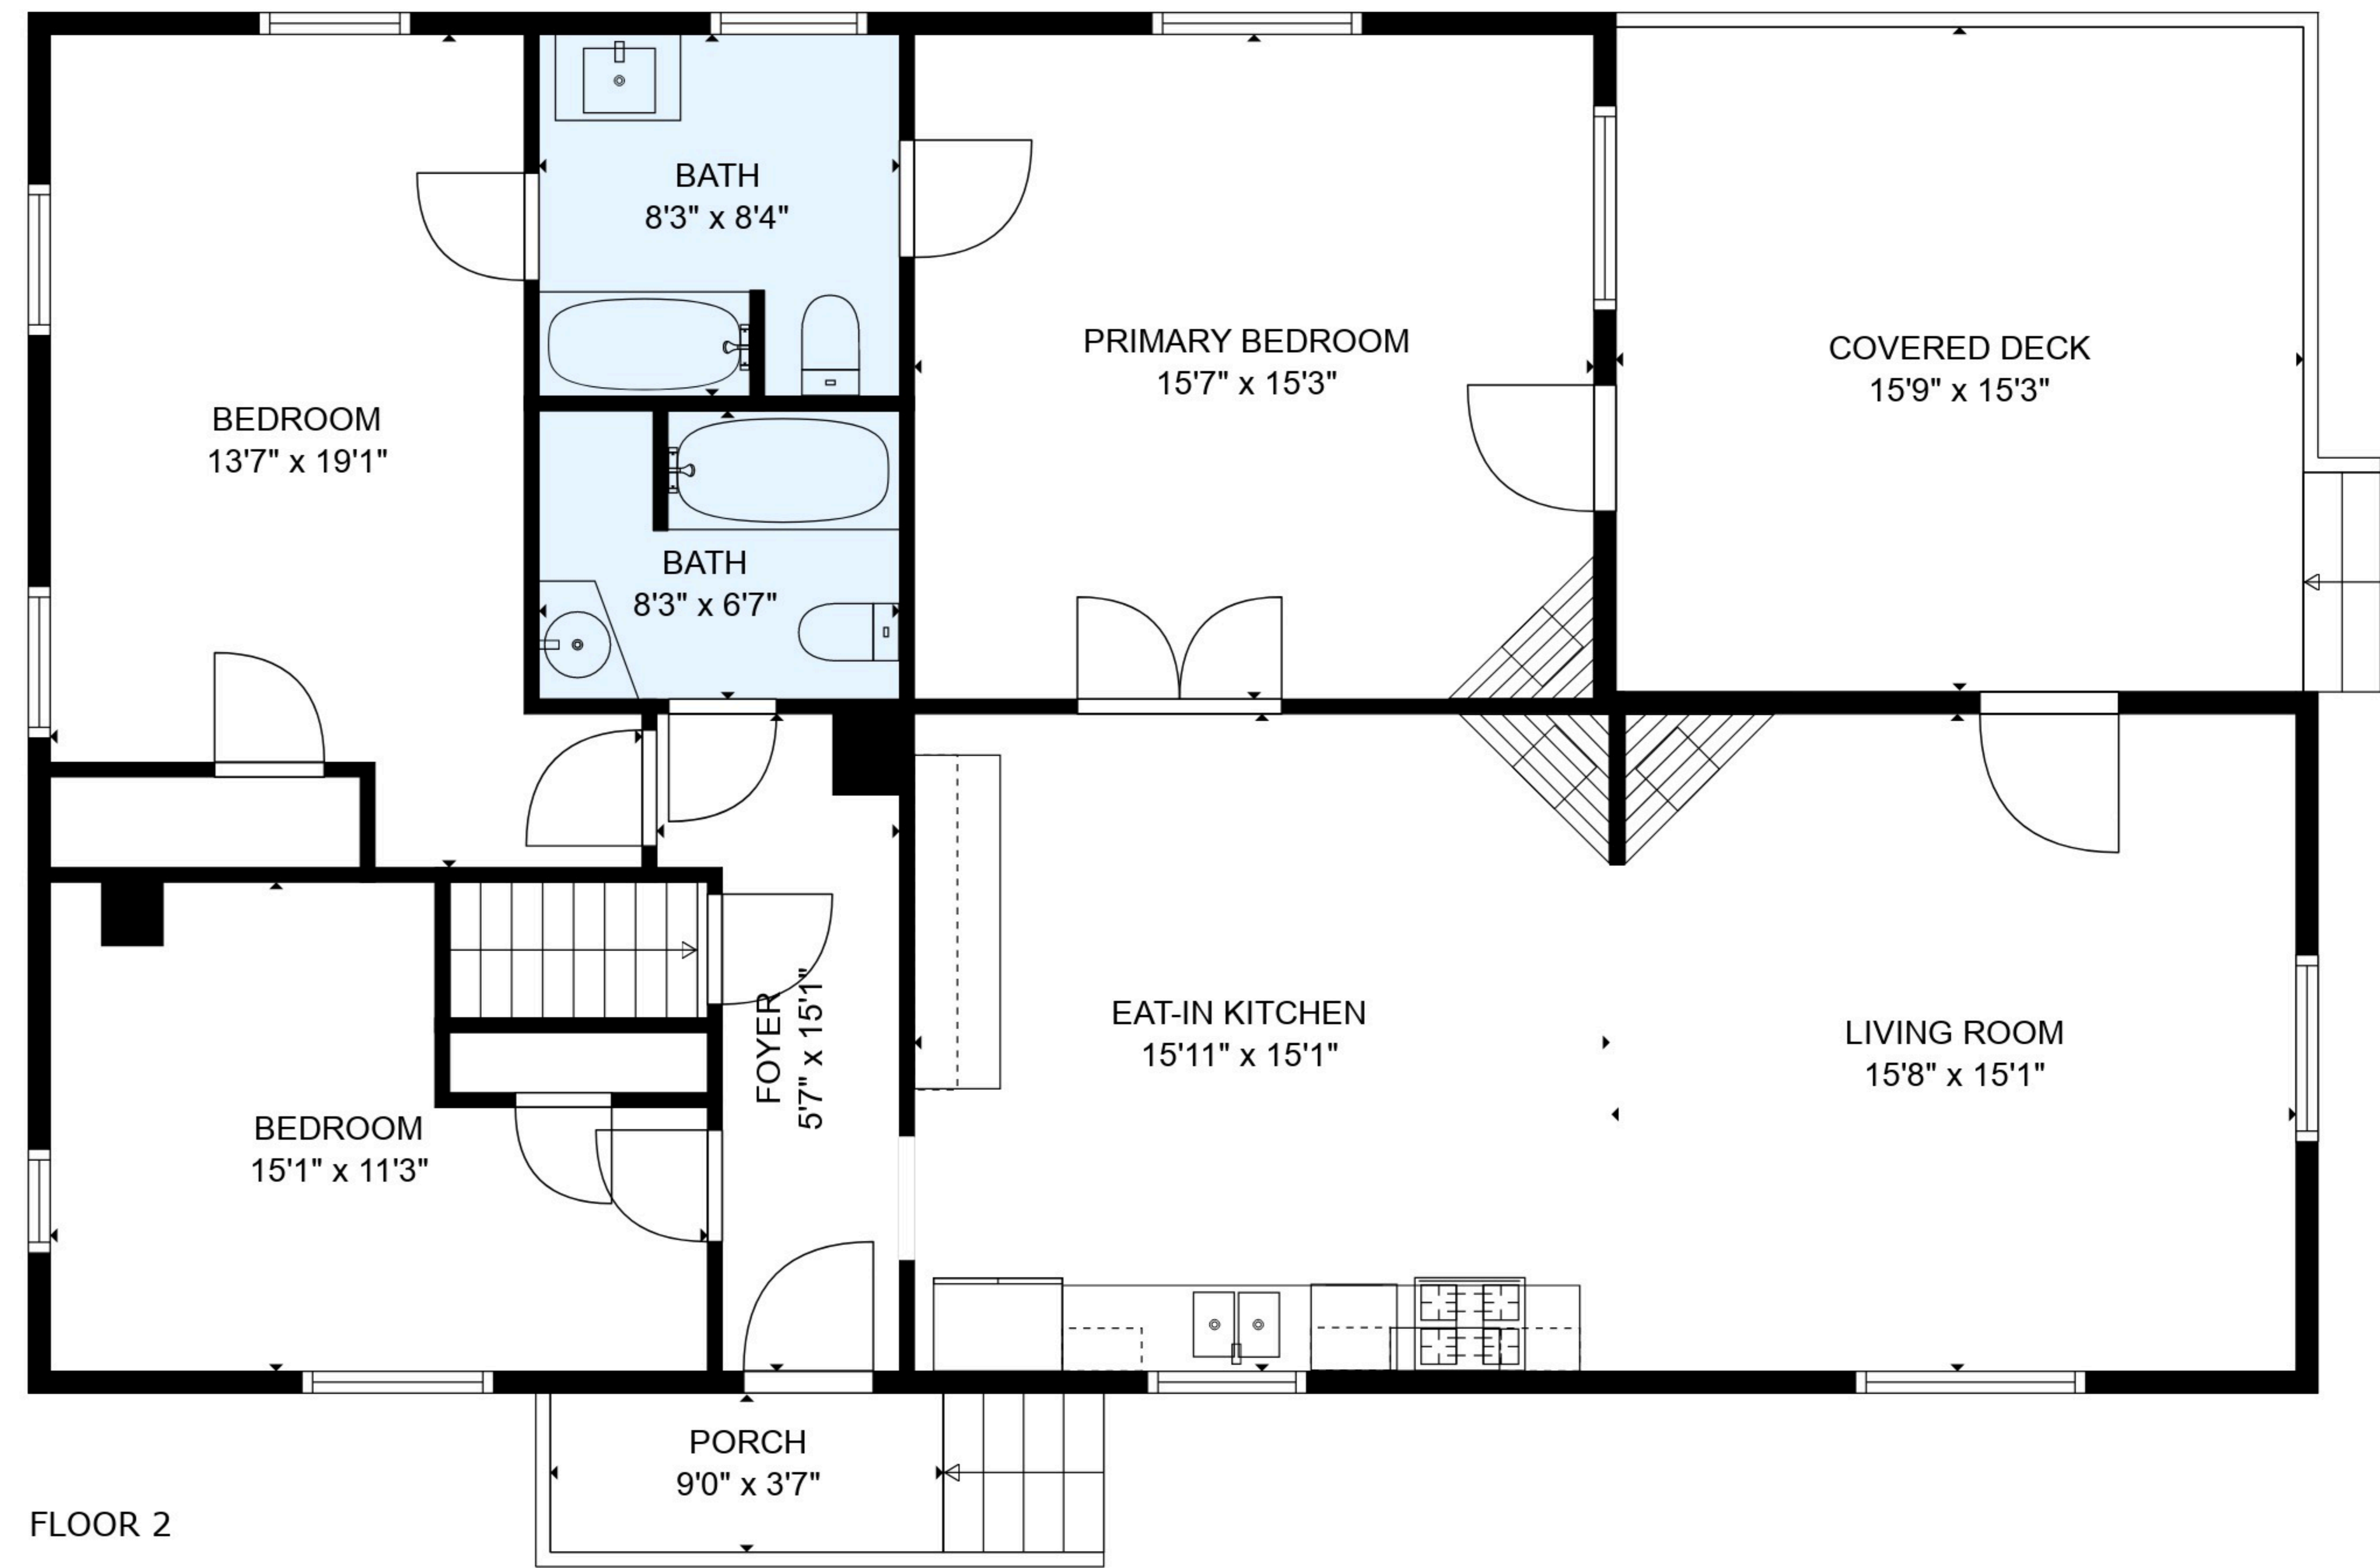

Total scanned area: 2939 sq. ft

Total scanned area: 2939 sq. ft

FLOOR 1

FLOOR 2

Total scanned area: 2939 sq. ft