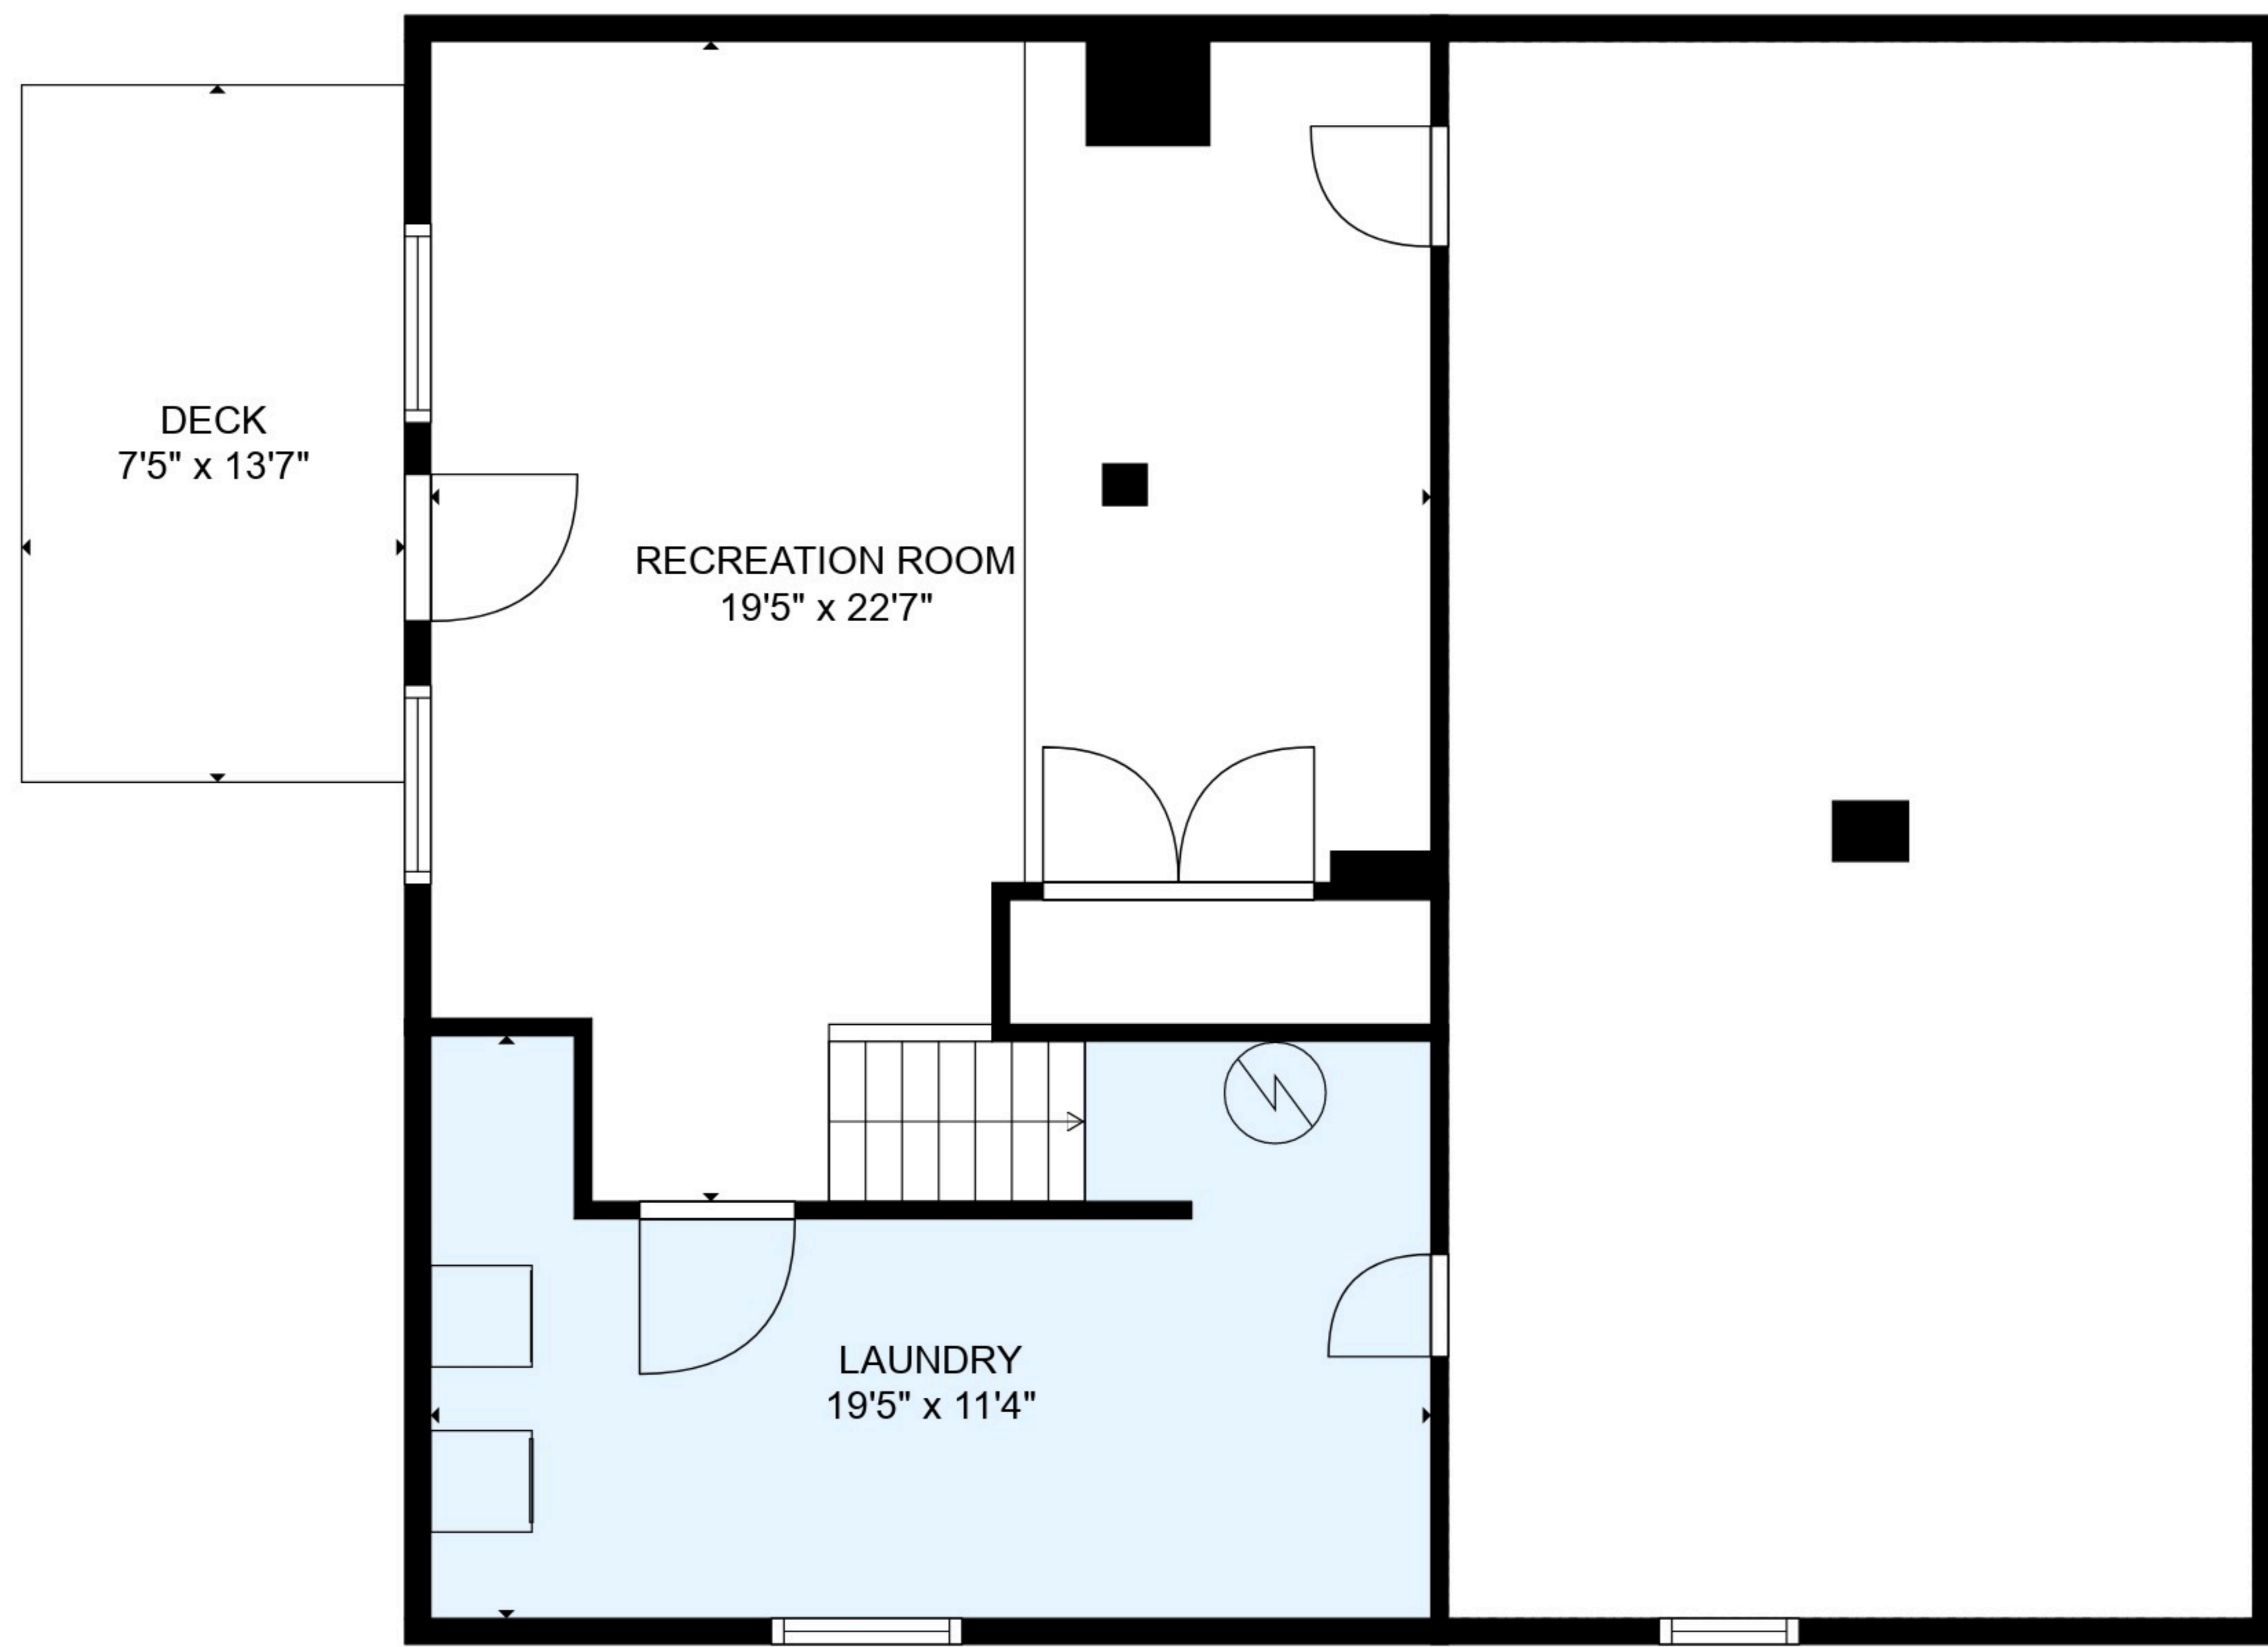

Total scanned area: 2939 sq. ft

Total scanned area: 2939 sq. ft

FLOOR 1

FLOOR 2

Total scanned area: 2939 sq. ft