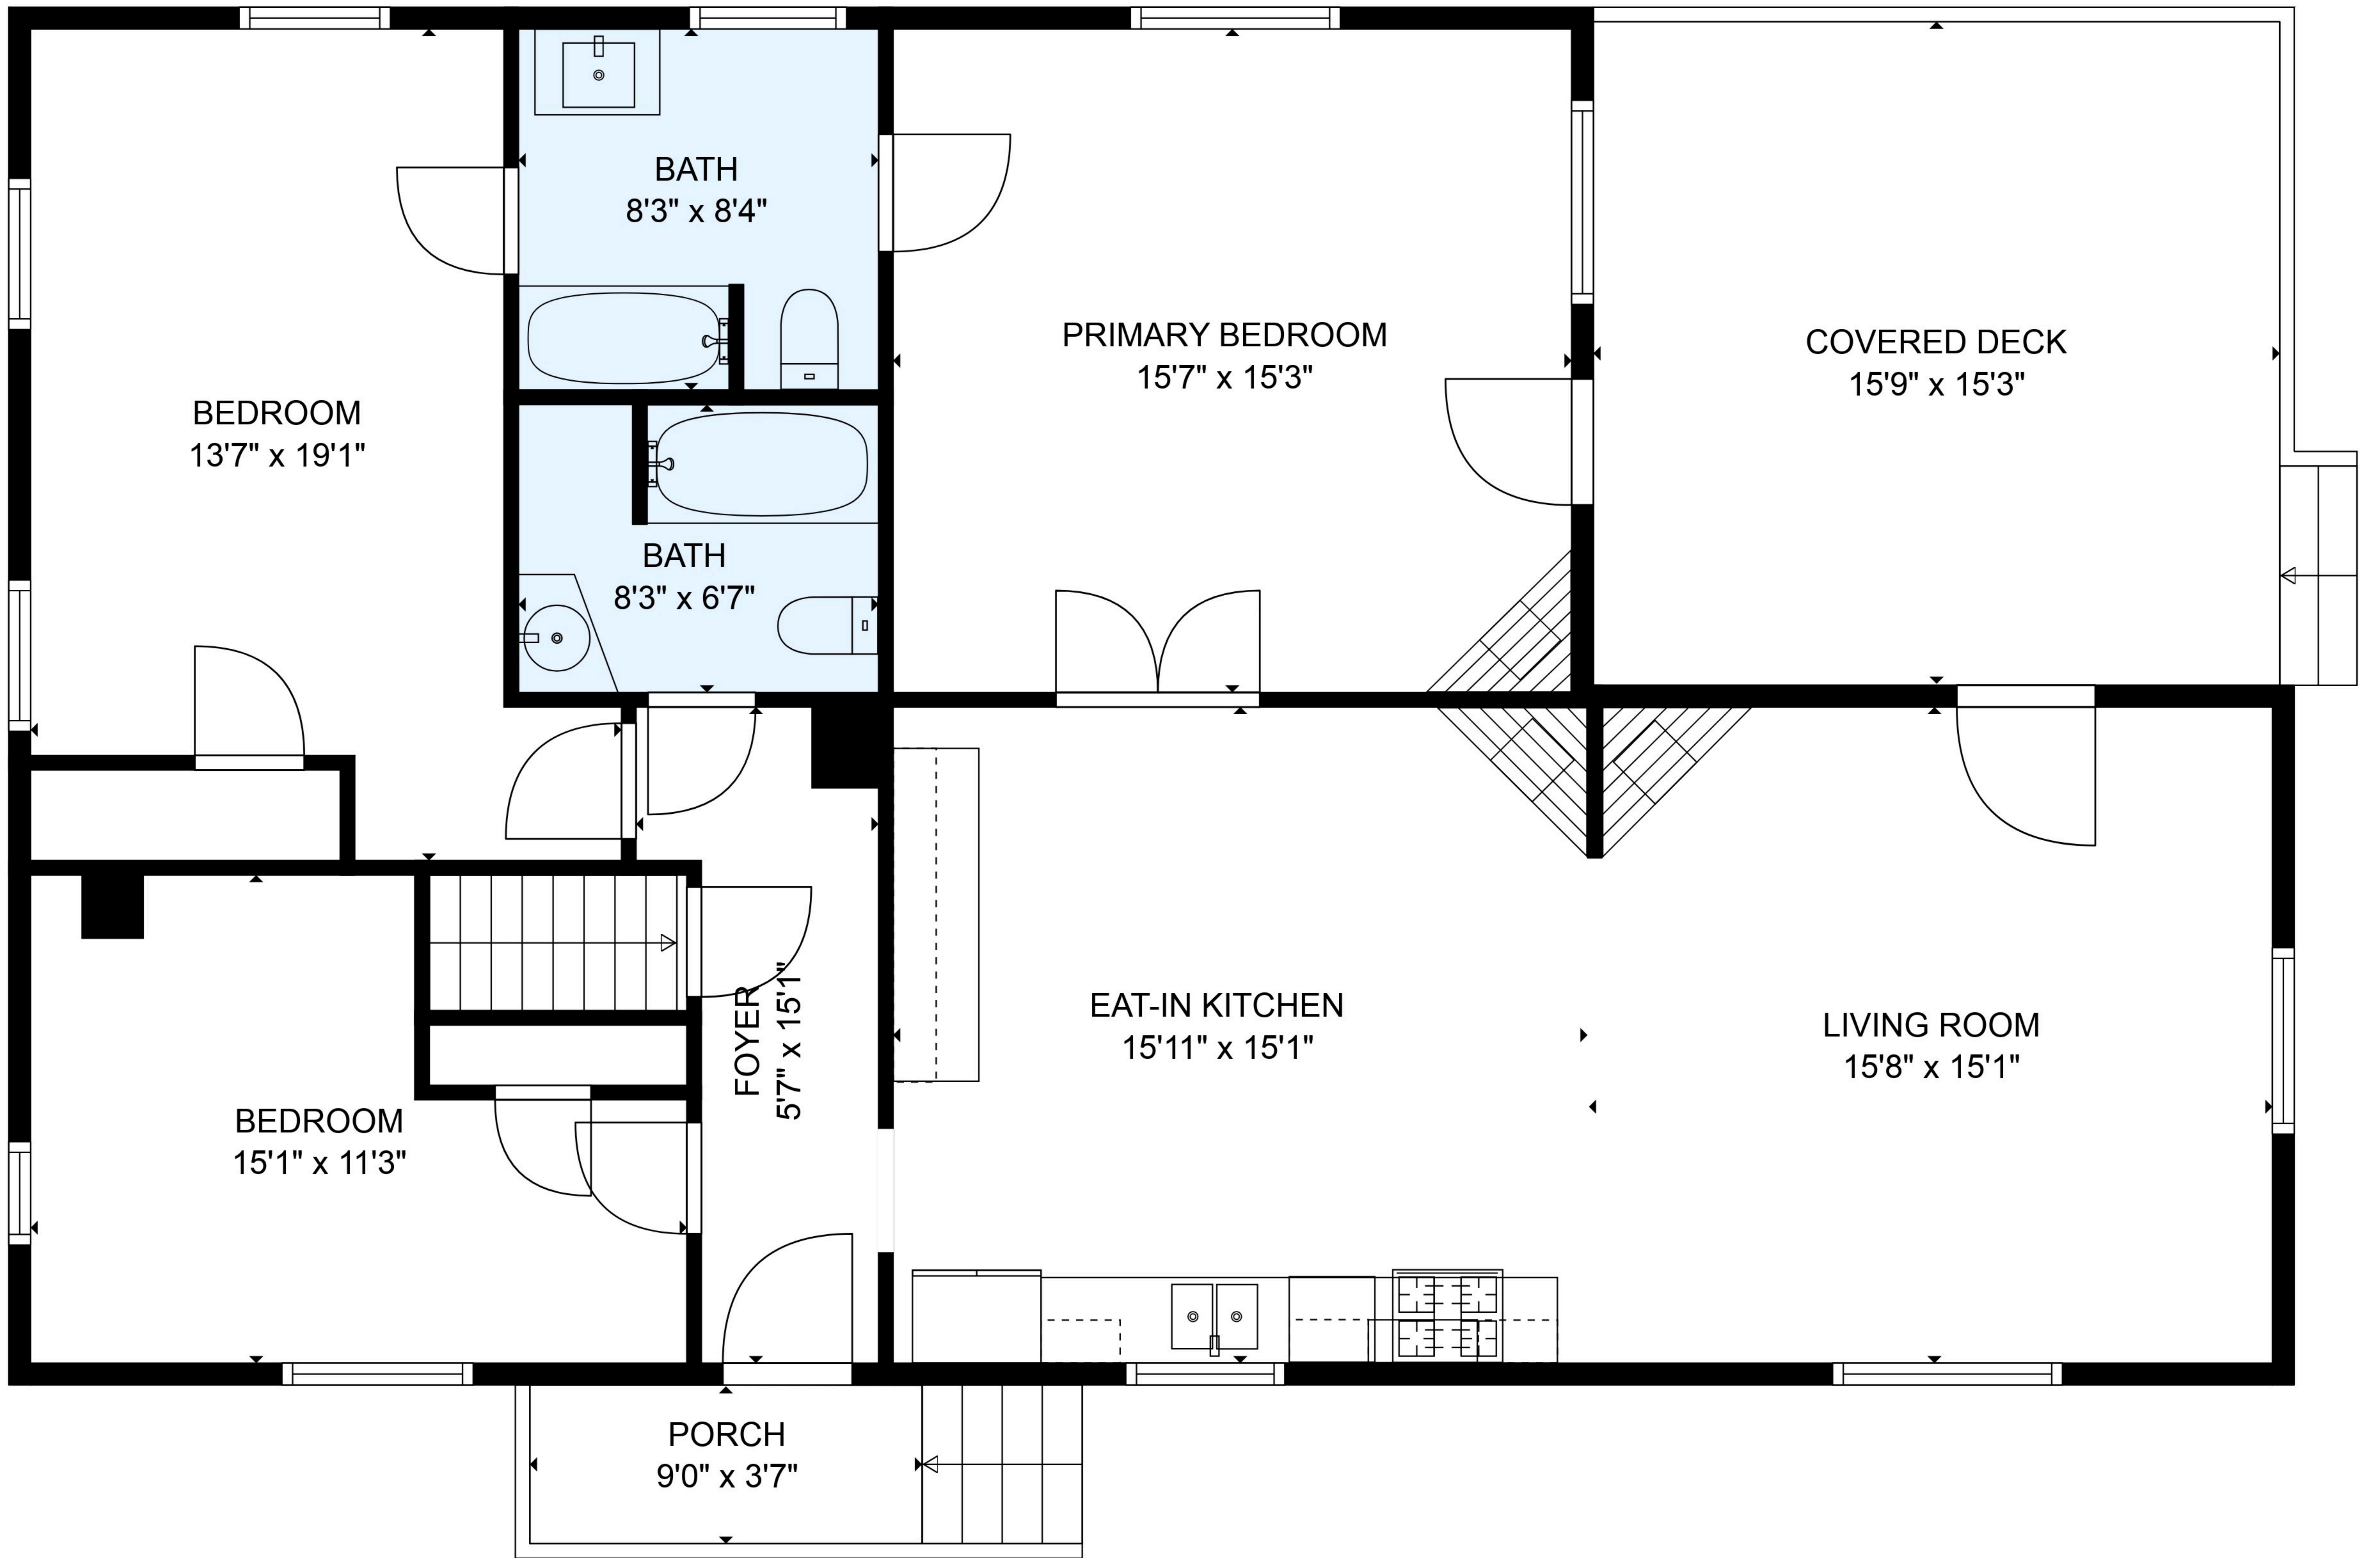

Total scanned area: 2939 sq. ft

Total scanned area: 2939 sq. ft

FLOOR 1

FLOOR 2

Total scanned area: 2939 sq. ft