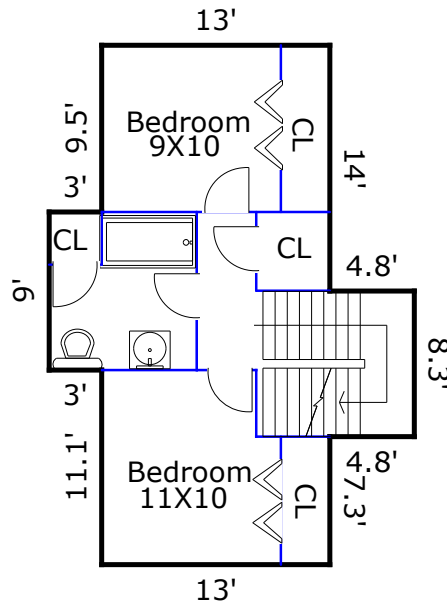

# 3226 Belmont Circle

## 1271 SQ. FT.

Room Dimensions Are Rounded  
Interior Walls And Symbols Are Not To Scale

TOTAL Sketch by a la mode

### Area Calculations Summary

Living Area	
First Floor	819.29 Sq ft
Second Floor	451.64 Sq ft
<b>Total Living Area (Rounded):</b>	<b>1271 Sq ft</b>