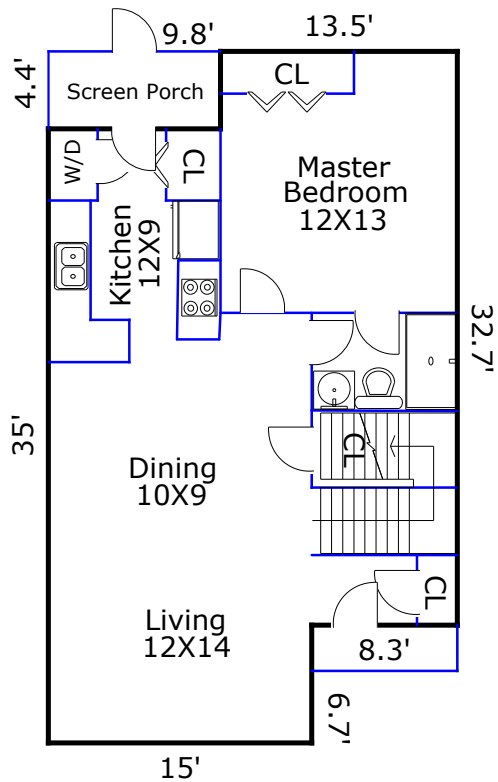

# 3226 Belmont Circle

## 1271 SQ. FT.

Room Dimensions Are Rounded  
Interior Walls And Symbols Are Not To Scale

TOTAL Sketch by a la mode

### Area Calculations Summary

Living Area	
First Floor	819.29 Sq ft
Second Floor	451.64 Sq ft
<b>Total Living Area (Rounded):</b>	<b>1271 Sq ft</b>