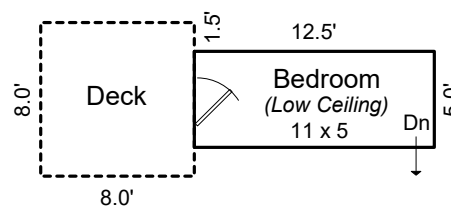

CARDINAL COTTAGE

TOTAL HEATED SQUARE FEET = 770

Decks = 848 sq. ft.

Rooftop Deck = 499 sq. ft.

Interior dimensions are approximate

Subject Info

n/a: Property Name: The Nest at Lake Lure
Property Address: 1942 Memorial Highway
City: Lake Lure County: Rutherford State: North Carolina Zip Code: 28746
n/a:
Broker: Broker Location:
Measured by: Marlene Traywick Contact Information: measurelady@gmail.com

HUMMINGBIRD HOUSE

MAIN FLOOR

SECOND FLOOR

Main Floor = 194 sq. ft.

Low Ceiling Second Floor = 63 sq. ft.

TOTAL HEATED SQUARE FEET = 257

This copyrighted intellectual property and the information provided herein is not to be reproduced, sold, or used in any way without the express documented consent of the author.