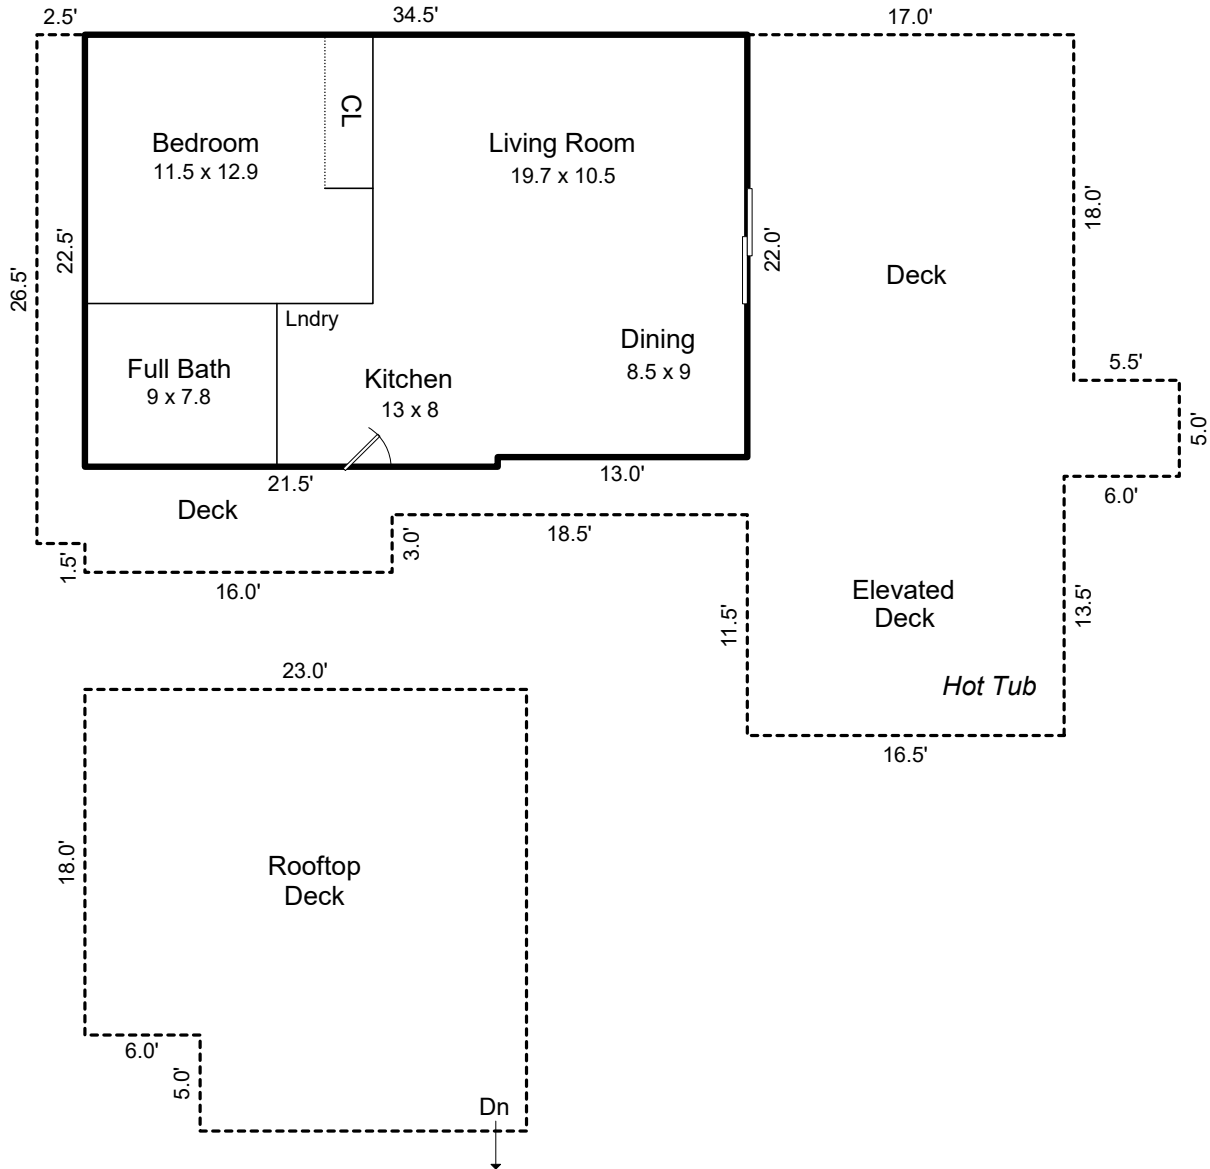

Subject Info

n/a: Property Name: The Nest at Lake Lure
Property Address: 1942 Memorial Highway
City: Lake Lure County: Rutherford State: North Carolina Zip Code: 28746
n/a:
Broker: Broker Location:
Measured by: Marlene Traywick Contact Information: measurelady@gmail.com

CARDINAL COTTAGE

TOTAL HEATED SQUARE FEET = 770

Decks = 848 sq. ft.

Rooftop Deck = 499 sq. ft.

Interior dimensions are approximate

Subject Info

n/a: Property Name: The Nest at Lake Lure
Property Address: 1942 Memorial Highway
City: Lake Lure County: Rutherford State: North Carolina Zip Code: 28746
n/a:
Broker: Broker Location:
Measured by: Marlene Traywick Contact Information: measurelady@gmail.com

HUMMINGBIRD HOUSE

MAIN FLOOR

SECOND FLOOR

Main Floor = 194 sq. ft.

Low Ceiling Second Floor = 63 sq. ft.

TOTAL HEATED SQUARE FEET = 257

This copyrighted intellectual property and the information provided herein is not to be reproduced, sold, or used in any way without the express documented consent of the author.