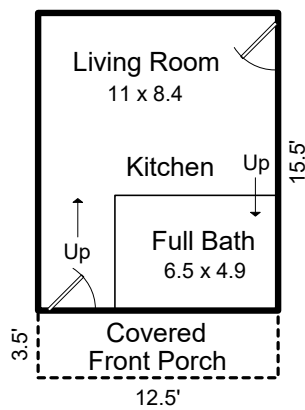

CARDINAL COTTAGE

TOTAL HEATED SQUARE FEET = 770

Decks = 848 sq. ft.

Rooftop Deck = 499 sq. ft.

Interior dimensions are approximate

Subject Info

n/a: Property Name: The Nest at Lake Lure
Property Address: 1942 Memorial Highway
City: Lake Lure County: Rutherford State: North Carolina Zip Code: 28746
n/a:
Broker: Broker Location:
Measured by: Marlene Traywick Contact Information: measurelady@gmail.com

HUMMINGBIRD HOUSE

MAIN FLOOR

SECOND FLOOR

Main Floor = 194 sq. ft.

Low Ceiling Second Floor = 63 sq. ft.

TOTAL HEATED SQUARE FEET = 257

This copyrighted intellectual property and the information provided herein is not to be reproduced, sold, or used in any way without the express documented consent of the author.