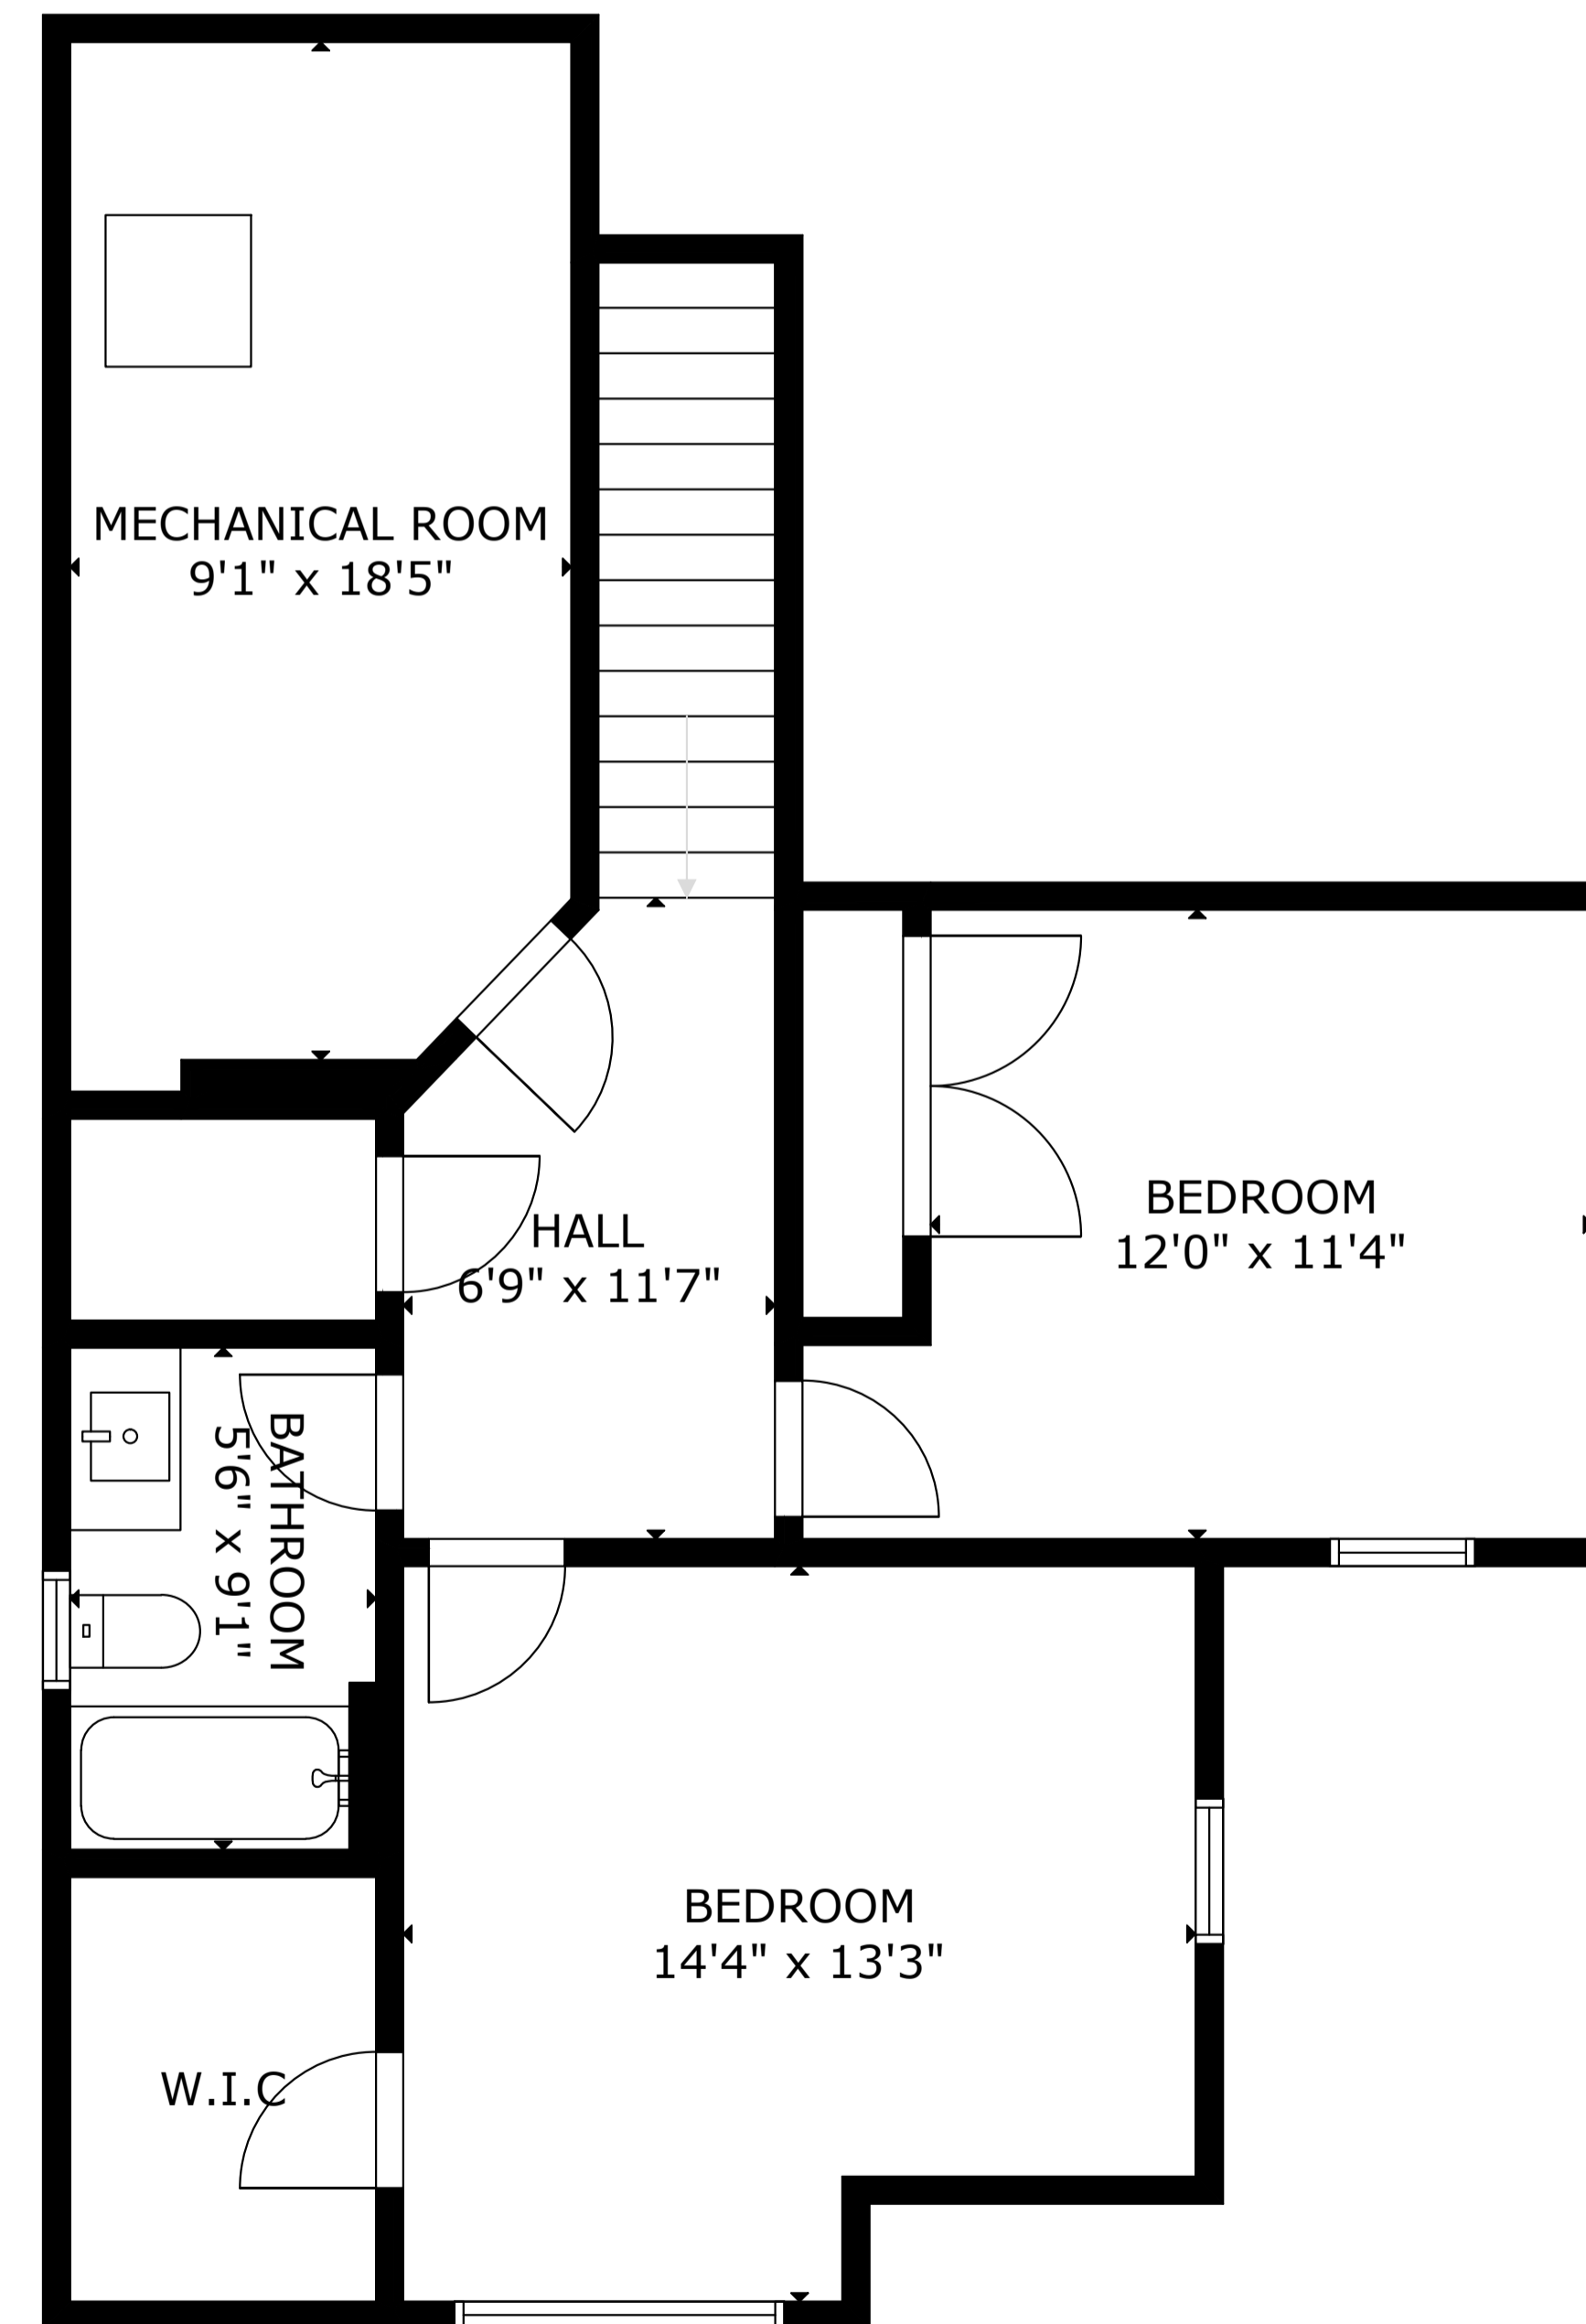

FLOOR 1

FLOOR 2

GROSS INTERNAL AREA
TOTAL: 1,926 sq ft

FLOOR 1: 1,162 sq ft, FLOOR 2: 764 sq ft

EXCLUDED AREAS: GARAGE: 353 sq ft

SIZE AND DIMENSIONS ARE APPROXIMATE, ACTUAL MAY VARY